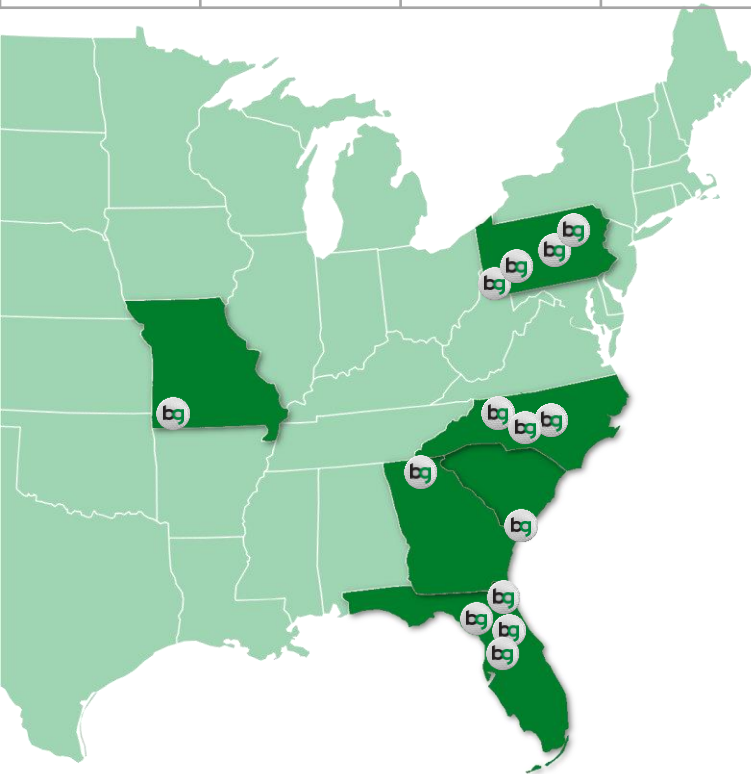

browngolf RECIPROCAL PROGRAM

	North & South Carolina	Florida	Pennsylvania	Georgia	Missouri	Dolphin Head Palmetto Hall Palisades CC	Gainesville CC Orange Lake
In Season \$39	Mar, Apr, May, Oct	Dec, Jan, Feb, Mar, Apr	May, June, July, Aug, Sept			\$49 Mar, Apr, May, Oct, Nov	\$49 Oct, Nov, Dec, Jan, Feb, Mar, Apr
Off Season \$29	All Other Months	All Other Months	All Other Months	All Other Months	All Other Months	\$39 All Other Months	\$39 All Other Months

As a member of a Brown Golf club, you are automatically granted full access to all Brown Golf Clubs. This program is available any day during the week and the cost to play another course under this program is very affordable.